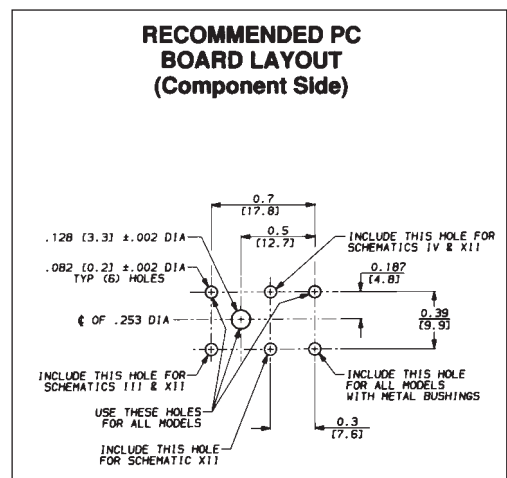

1/4" RIGHT-ANGLE PHONE JACKS

SERIES RA and RN

DIMENSIONS ARE FOR REFERENCE ONLY Inch
(mm)

NOTE: Contact your Switchcraft Representative for price and delivery.