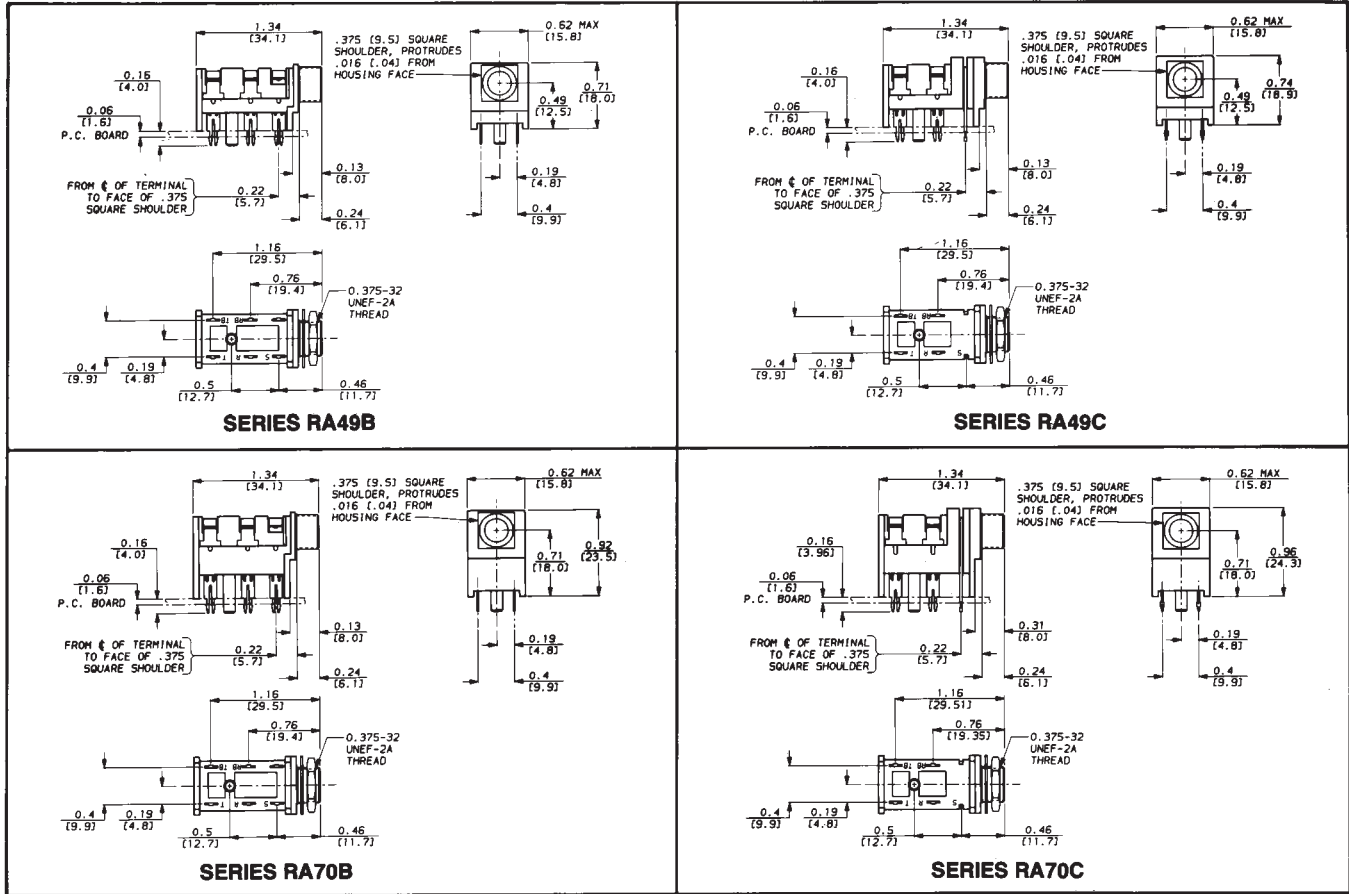

1/4" RIGHT-ANGLE PHONE JACKS

SERIES RA and RN

DIMENSIONS ARE FOR REFERENCE ONLY Inch
(mm)

NOTE: Contact your Switchcraft Representative for price and delivery.