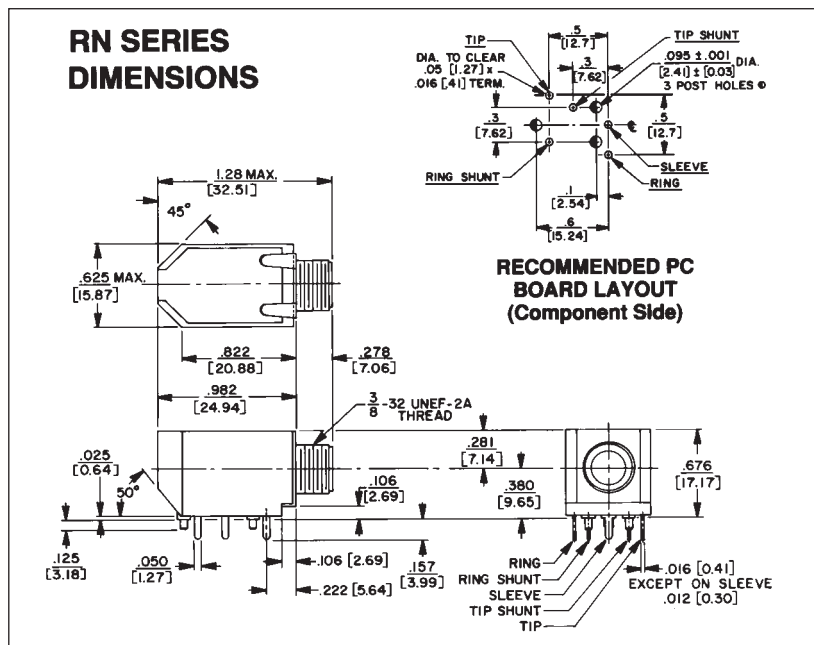

1/4" RIGHT-ANGLE PHONE JACKS

SERIES RA and RN

DIMENSIONS ARE FOR REFERENCE ONLY Inch
(mm)

NOTE: Contact your Switchcraft Representative for price and delivery.